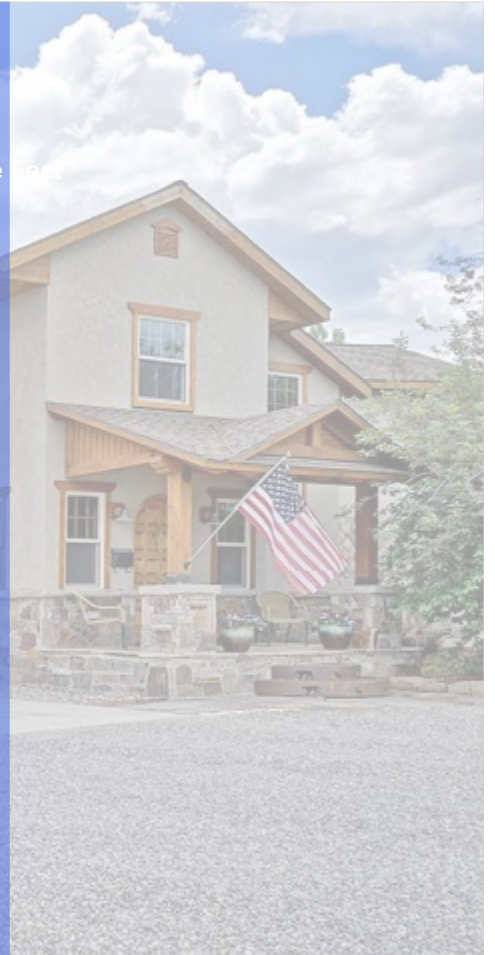

Bedrooms: 4
Bathrooms: 4.00
Home Size: 4,457 Square Feet
Lot Size: 1.2 Acre
County: Ouray
Listing #: 05056-78464

KEY FEATURES

- Ridgway Colorado Custom Home
 - Telluride Ouray Montrose
- Four Bedrooms Custom Finishes
 - Mountain Views of Cimarrons
 - Antique Reclaimed wood trim
 - Back Patio Fully Landscaped
 - Quality Stonework Throughout
 - Ski Hike Jeep Shop Bike Hunt